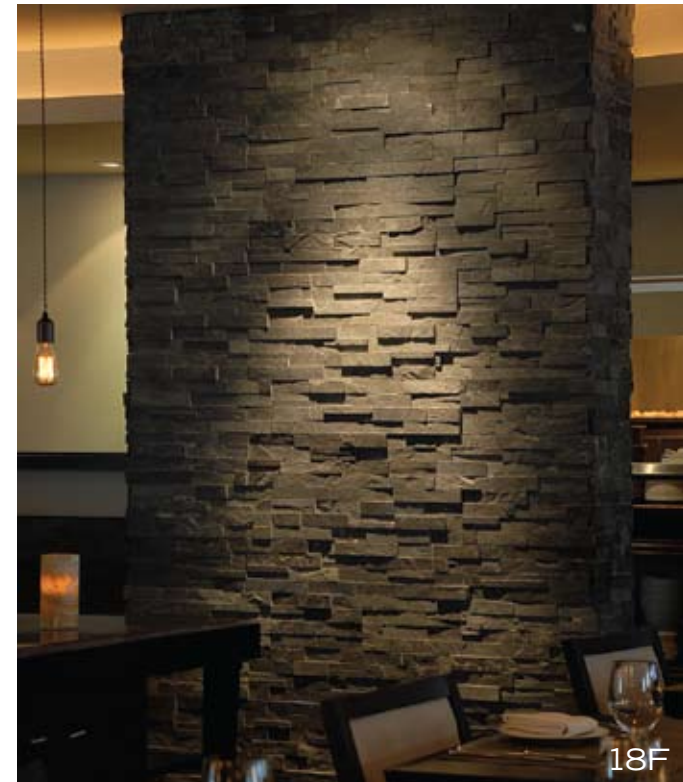

24N

LAVASTONE 12x24 TILE

14F

18F

Passion for Stone, Leaders in Quality

- Natural Stone Veneer Specialists
- Precision cut for flawless fit
- Corner pieces offer beautiful finishes
- Highest level of colour consistency available
- Low cost of installation due to ease of application
- Ideal for retrofits and renovation projects
- A definite enrichment to any setting
- We are the market leaders