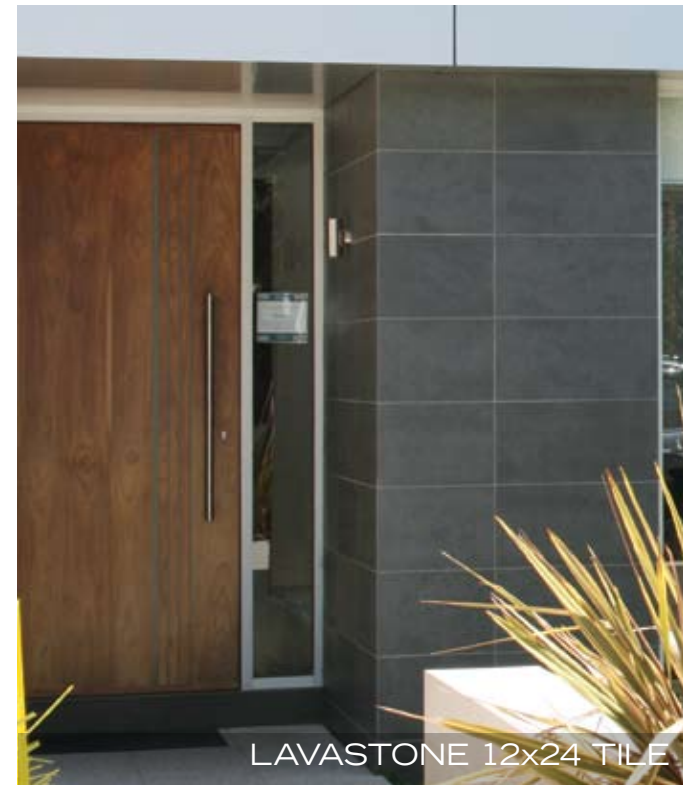

NATURAL STONE EXCELLENCE

Clever, Versatile and Stunning are just some of the ways to describe this line of natural stone coverings which present countless design solutions for interior and exterior surface applications.

24N

LAVASTONE 12x24 TILE

14F

18F

Passion for Stone, Leaders in Quality

- Natural Stone Veneer Specialists
- Precision cut for flawless fit
- Corner pieces offer beautiful finishes
- Highest level of colour consistency available
- Low cost of installation due to ease of application
- Ideal for retrofits and renovation projects
- A definite enrichment to any setting
- We are the market leaders